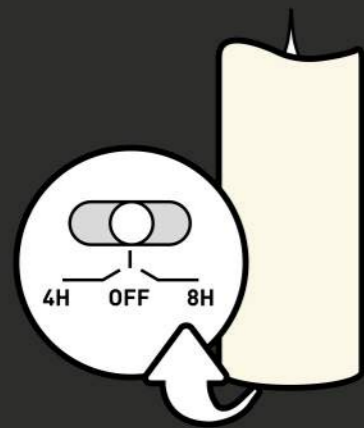

THE ADVANTAGE

COCOON TIMER FUNCTION

- Automatic timer function
- Set for 4 or 8 hours
- Activates for same time every day when set