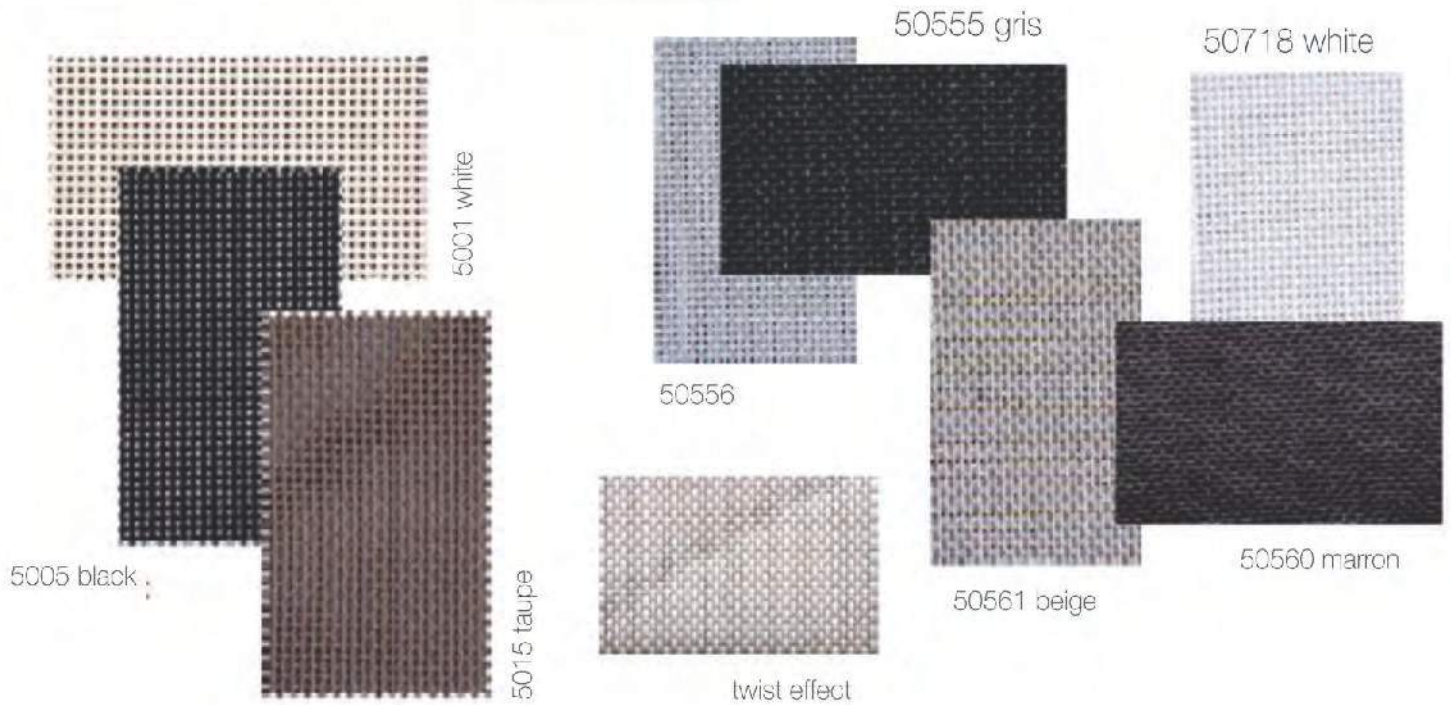

Batyline by Serge Ferarri