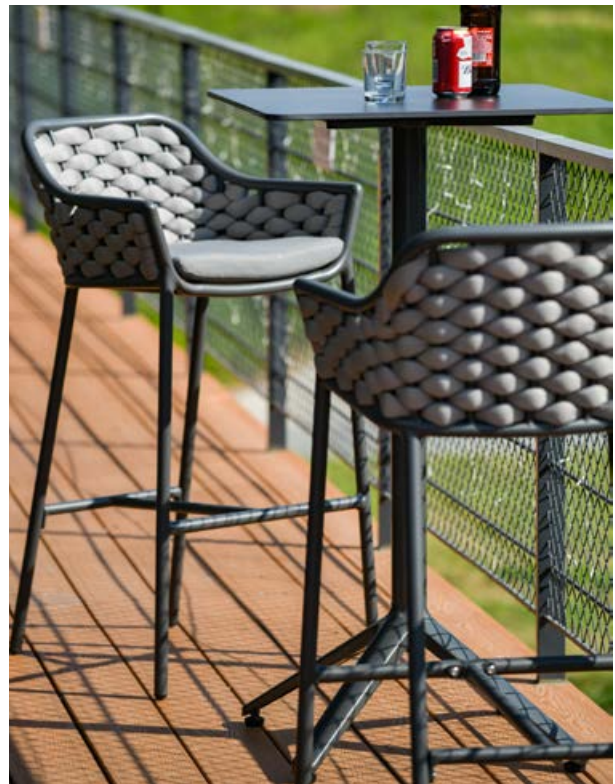

Size: 75x210x31/50cm

UN18664S

Brufen side table

Size: 48x48x50cm

RIO

RIO

N2418BAT

Yadu bar table
Size: 160x60x110cm