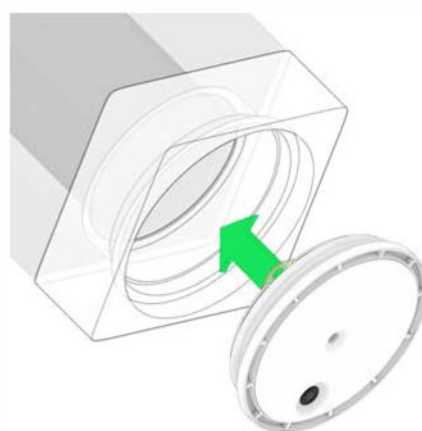

Waterproof

Installation tools

Modular design can be quickly replaced maintenance, easy to use.

Glass table lamp

Wood table lamp

201
Wood

202
Wood

203
Wood