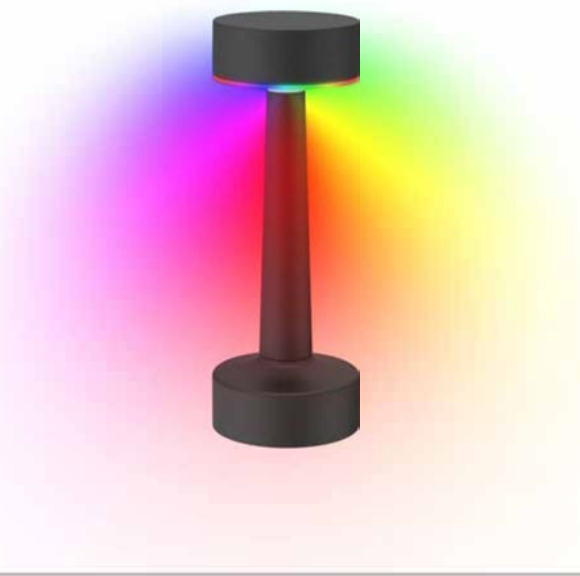

Remote control mode

Bluetooth 5.0