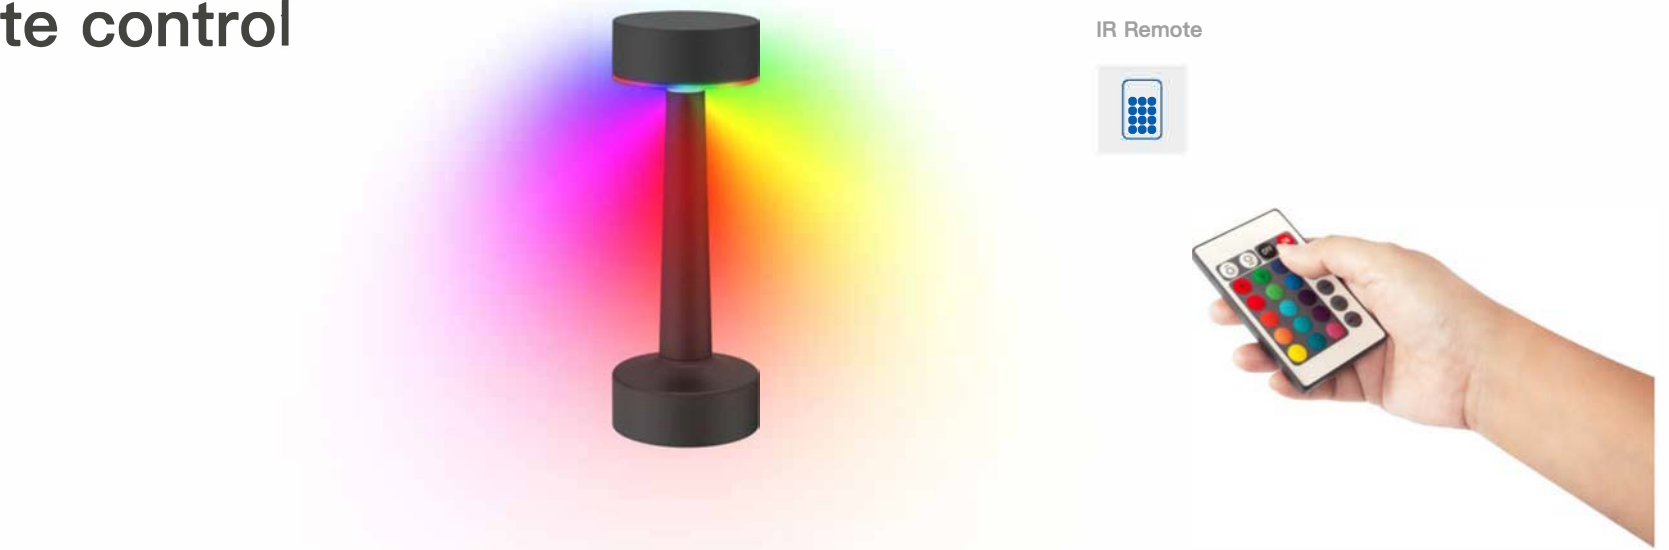

Remote control mode

Instruction for Remote Control