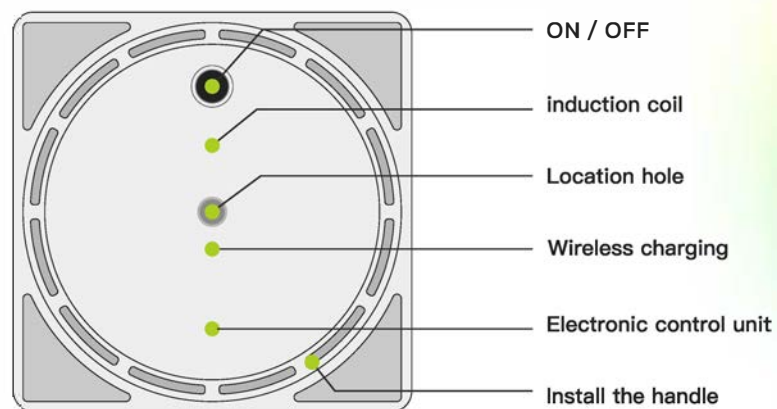

Glass table lamp

Different base and lamp body can be combined and matched at will