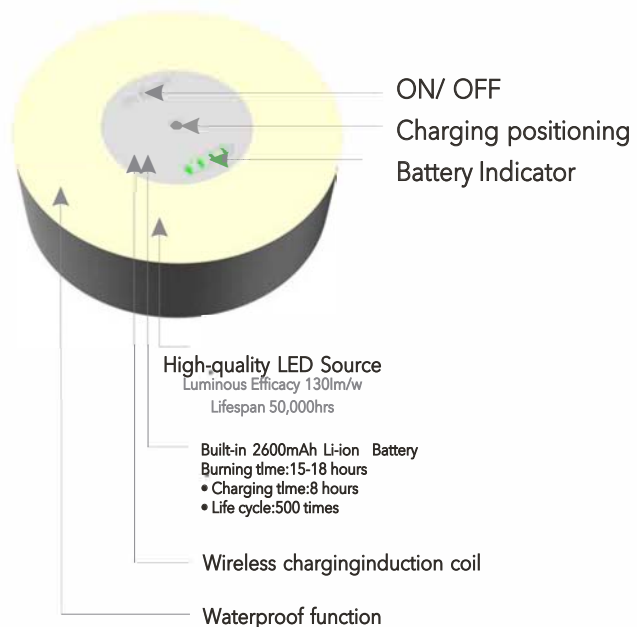

Aluminum Table Lamp series

Multivariant style

Different base and lamp body can be combined and matched at will

Product Performance

- Wireless intelligent charging system
- Aluminum alloy body & Waterproof
- Interchangeable shades & bases
- Built-in charging indicator & Battery indicator
- Bluetooth remote controller
- Waterproof for Indoor and Outdoor use