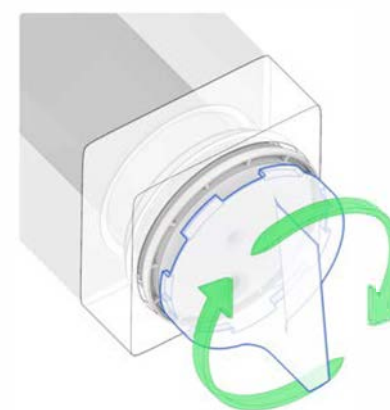

Waterproof

Installation tools

Modular design can be quickly replaced maintenance, easy to use.

Glass table lamp

Wood table lamp

201
Wood

202
Wood

203
Wood